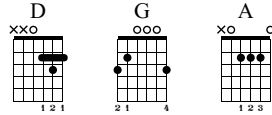

きらきら星

フランス民謡 / S-HisaTsuné 編

Musical score for guitar, consisting of six systems of music. Each system includes a treble clef staff with a key signature of one sharp (F#) and a common time signature (C). Below each staff is a guitar tablature (TAB) with fret numbers and string indicators (T, A, B). Chord diagrams (D, G, A) are placed above the corresponding measures in the first system. The score is divided into measures, with measure numbers 1, 5, 9, 13, 17, and 21 marked at the beginning of their respective systems. The piece concludes with a double bar line at the end of the sixth system.